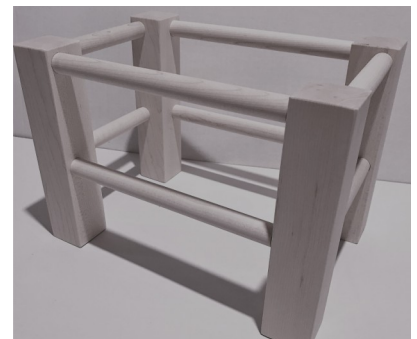

1/2 ROUND REEDS – Great for Rims and Handles – 1lb. Coils **\$22.95 each**

1/4" (approx. 150ft), 3/8" (approx 70 ft), 1/2"(approx 35 ft) & 5/8" (approx 20 ft) 3/4" (approx 16 ft)

SHAKER TAPE – (cotton tape woven like flat reed in splint seats). 1" wide. Full 75 yard rolls – \$155.00 or \$2.50 yard - In Stock colors: Black, Blue, Navy Blue, Cranberry, Red, Hunter Green, Grey, Beige, Natural, Olive, Brown, Butternut and Wine.

SMALL ROCKER KIT \$59.95
Ready to assemble with enough binding cane to weave back and seat

HARDWOOD KITS

HAND CANING STOOL KIT
Includes wood frame parts and cane, awl, pegs
12" x 9" x 9" H
\$59.95

FOOT STOOL KIT
12" x 9" x 9" H
\$39.95