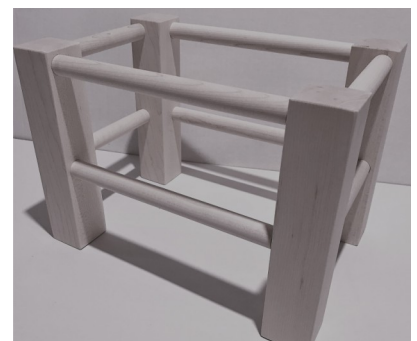

1/2 ROUND REEDS – Great for Rims and Handles – 1lb. Coils **\$22.95 each**

1/4" (approx. 150ft), 3/8" (approx 70 ft), 1/2"(approx 35 ft) & 5/8" (approx 20 ft) 3/4" (approx 16 ft)

SHAKER TAPE – (cotton tape woven like flat reed in splint seats). 1" wide. Full 75 yard rolls – \$130.00 or \$1.75 yard - In Stock colors: Black, Blue, Navy Blue, Cranberry, Red, Hunter Green, Grey, Beige, Natural, Olive, Brown, Butternut and Wine.

SMALL ROCKER KIT \$59.95
Ready to assemble with enough binding cane to weave back and seat

HARDWOOD KITS

HAND CANING STOOL KIT
Includes wood frame parts and cane, awl, pegs
12" x 9" x 9" H
\$49.95

FOOT STOOL KIT
Includes choice of Danish cord, fiber rush or seagrass
12" x 9" x 9" H
\$50.45 to \$51.95 (\$39.95 frame alone)