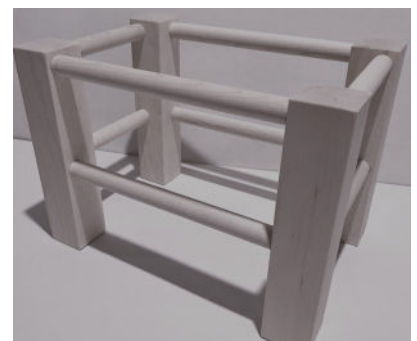

1/2 ROUND REEDS– Great for Rims and Handles – 1lb. Coils **\$20.95 each**

1/4" (approx. 150ft), 3/8" (approx 70 ft), 1/2"(approx 35 ft) & 5/8" (approx 20 ft) 3/4" (approx 16 ft)

SHAKER TAPE– (cotton tape woven like flat reed in splint seats). 1" wide. Full 75 yard rolls –\$130.00 or \$1.75 yard - In Stock colors: Black, Blue, Navy Blue, Cranberry, Red, Hunter Green, Grey, Beige, Natural, Olive, Brown, Butternut and Wine.

SMALL ROCKER KIT \$59.95
Ready to assemble with enough binding cane to weave back and seat

HARDWOOD KITS

HAND CANING STOOL KIT
Includes wood frame parts and cane, awl, pegs
12" x 9" x 9" H
\$49.95 (\$39.95 frame alone)

FOOT STOOL KIT
Includes choice of flat reed, fiber rush or seagrass
12" x 9" x 9" H
\$39.95 to \$47.95 (\$35.95 frame alone)

BASKET MAKING SUPPLIES

PAPER BRAID.

1/2" WIDE .40 CENTS PER FT

PLAITED SEAGRASS