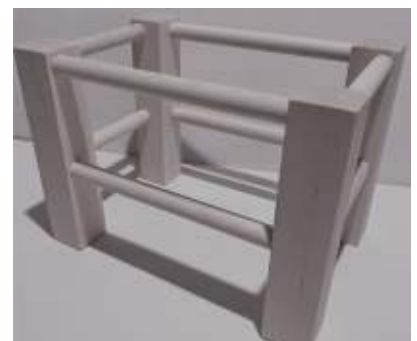

POLYESYER TAPE – 1" wide, \$1.00 yard – In Stock Colors: Navy, Grey and Red.

HARDWOOD KITS

SMALL ROCKER KIT \$49.95
(\$45.95 frame only)

Ready to assemble with enough binding cane to weave back and seat

HAND CANING STOOL KIT

Includes wood frame parts and cane, awl, pegs
12" x 9" x 9" H
\$42.95 (\$32.95 frame alone)

FOOT STOOL KIT

Includes choice of flat reed, fiber rush or seagrass
12" x 9" x 9" H
\$34.95 (\$29.95 frame alone)